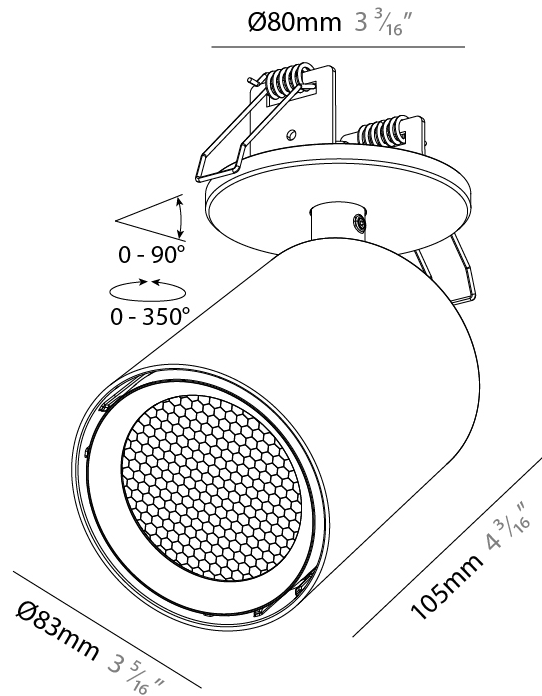

GENERAL

Series: Centriq
Subseries: Centriq In
Partner: Prolicht
Division: Architectural
Installation: Surface
Product Type: Spots
Mounting Location: Ceiling
Light Distribution: Adjustable / Downlight

PHYSICAL

Shape: Cylinder
Diameter (mm): 83
Diameter (in): 3 1/4
Height (mm): 160
Height (in): 6 5/16
Min. Recessing Depth (mm): 50
Min. Recessing Depth (in): 1 15/16

Fixture Finish: SSR / BKV / CWI / CRY / HAB / UFT / ITA / RUA / FTG / MYG / LOD / PUS / FRO / FUP / KIA / POP / BLS / SPG / MEY / GOH / CHC / COM / ABZ / JAG / OBR / MOS / ROR

Fixture Material: Aluminum Die Cast
Cut-out Measurements: Dia. 86mm / 3 3/8"

ELECTRICAL

Lamp Type: LED
Input Wattage (W): 27
Dimming: Dali Dimming
Driver Included: Yes
Driver Location: Remote
Driver Type: Constant Current - Universal
Driver Class: Class 2
Input Voltage (V): 120
Constant Current (MA): 700mA
Upon Request: 0-10V dimming / Phase Dimming

LED

Color Temperature (°K): 2700-6500 Tunable White
Max. Delivered Lumen (lm): Max 569
Nominal Lumen (lm): Max 664
CRI: >90 CRI
Efficiency (%): 69.6
Lamp Life (hrs): 50000

OPTICAL

Beam Angle: 12
Adjustability: Rotational 350°; Tilt 90°

RATINGS AND CERTIFICATIONS

Certified By: Certified for North American Standards
IP rating: IP20
Glare Rating: ≤ 16