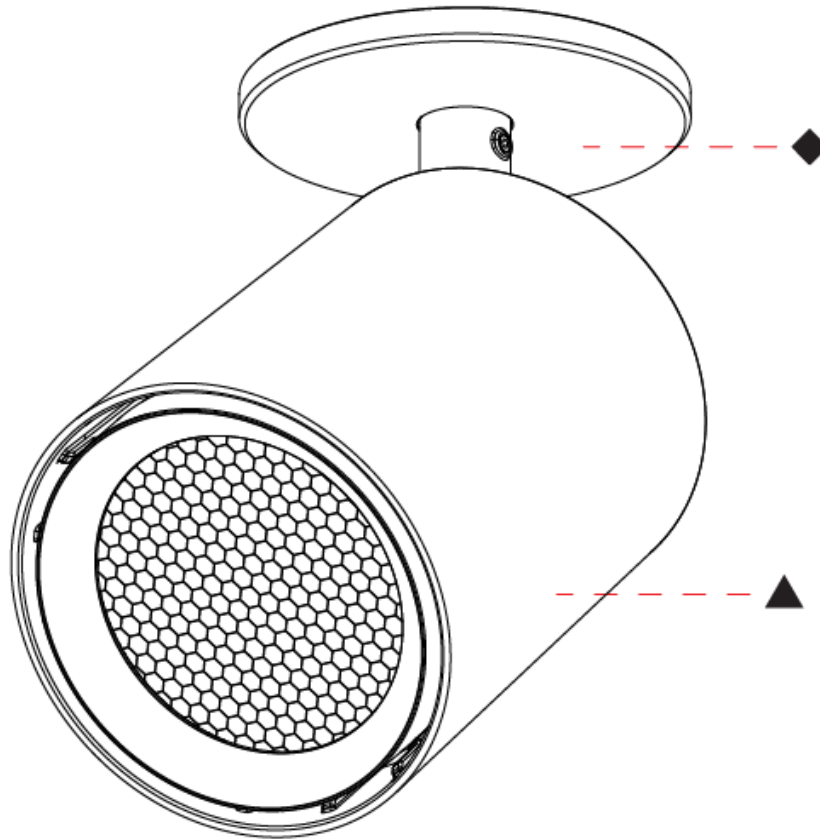

A3D444-

PROJECT	_____
TYPE	_____
SPECIFIER	_____
QUANTITY	_____
DATE	_____

A