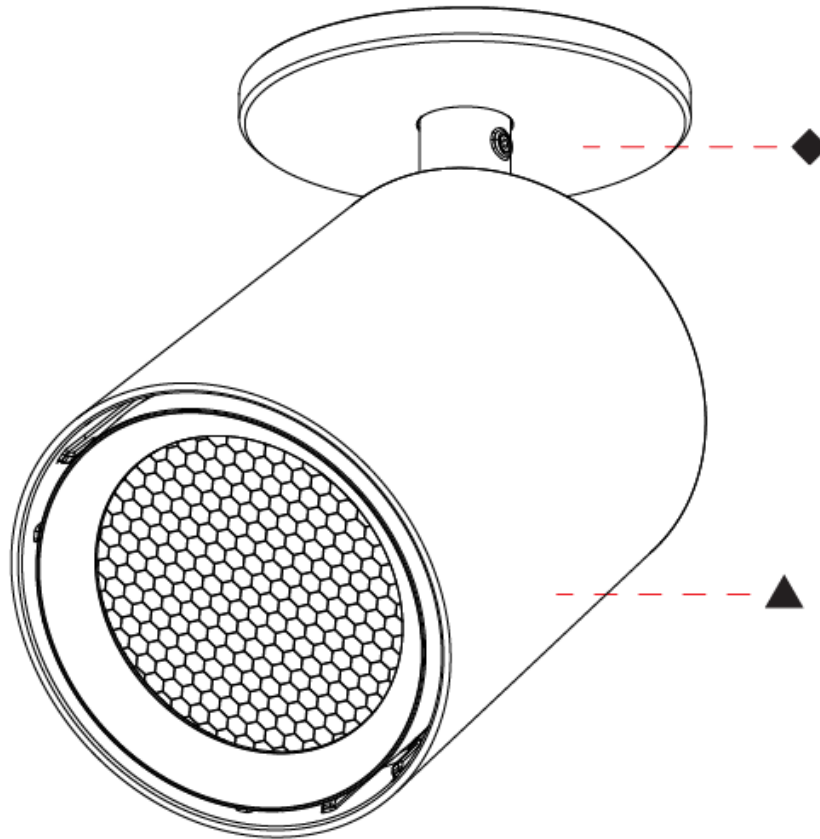

A3D445-

PROJECT	_____
TYPE	_____
SPECIFIER	_____
QUANTITY	_____
DATE	_____

A