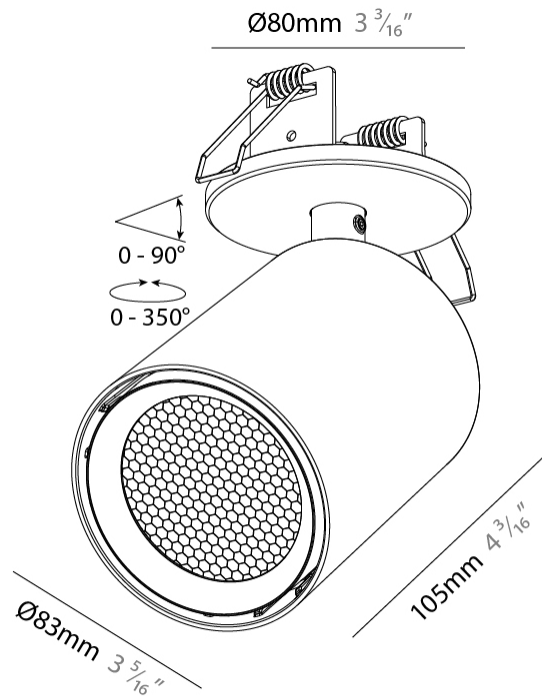

GENERAL

Series: Centriq
Subseries: Centriq In
Partner: Prolicht
Division: Architectural
Installation: Surface
Product Type: Spots
Mounting Location: Ceiling
Light Distribution: Adjustable / Downlight

PHYSICAL

Shape: Cylinder
Diameter (mm): 83
Diameter (in): 3 1/4
Height (mm): 160
Height (in): 6 5/16
Min. Recessing Depth (mm): 50
Min. Recessing Depth (in): 1 15/16

Fixture Finish: SSR / BKV / CWI / CRY / HAB / UFT / ITA / RUA / FTG / MYG / LOD / PUS / FRO / FUP / KIA / POP / BLS / SPG / MEY / GOH / CHC / COM / ABZ / JAG / OBR / MOS / ROR

Fixture Material: Aluminum Die Cast
Cut-out Measurements: Dia. 68mm / 2 11/16"

ELECTRICAL

Input Wattage (W): 27.3
Dimming: Dali Dimming
Driver Included: Yes
Driver Location: Remote
Driver Type: Constant Current - Universal
Driver Class: Class 2
Input Voltage (V): 120
Constant Current (MA): 700mA
Upon Request: 0-10V dimming / Phase Dimming

LED

Color Temperature (°K): 2700 / 3000 / 3500 / 4000
Max. Delivered Lumen (lm): Max 2768
Nominal Lumen (lm): Max 3170
CRI: >90 CRI
Efficiency (%): 101.3
Lamp Life (hrs): 50000

OPTICAL

Beam Angle: 24, 36, 52
Adjustability: Rotational 350°; Tilt 90°

RATINGS AND CERTIFICATIONS

Certified By: Certified for North American Standards
IP rating: IP20
Glare Rating: ≤ 16